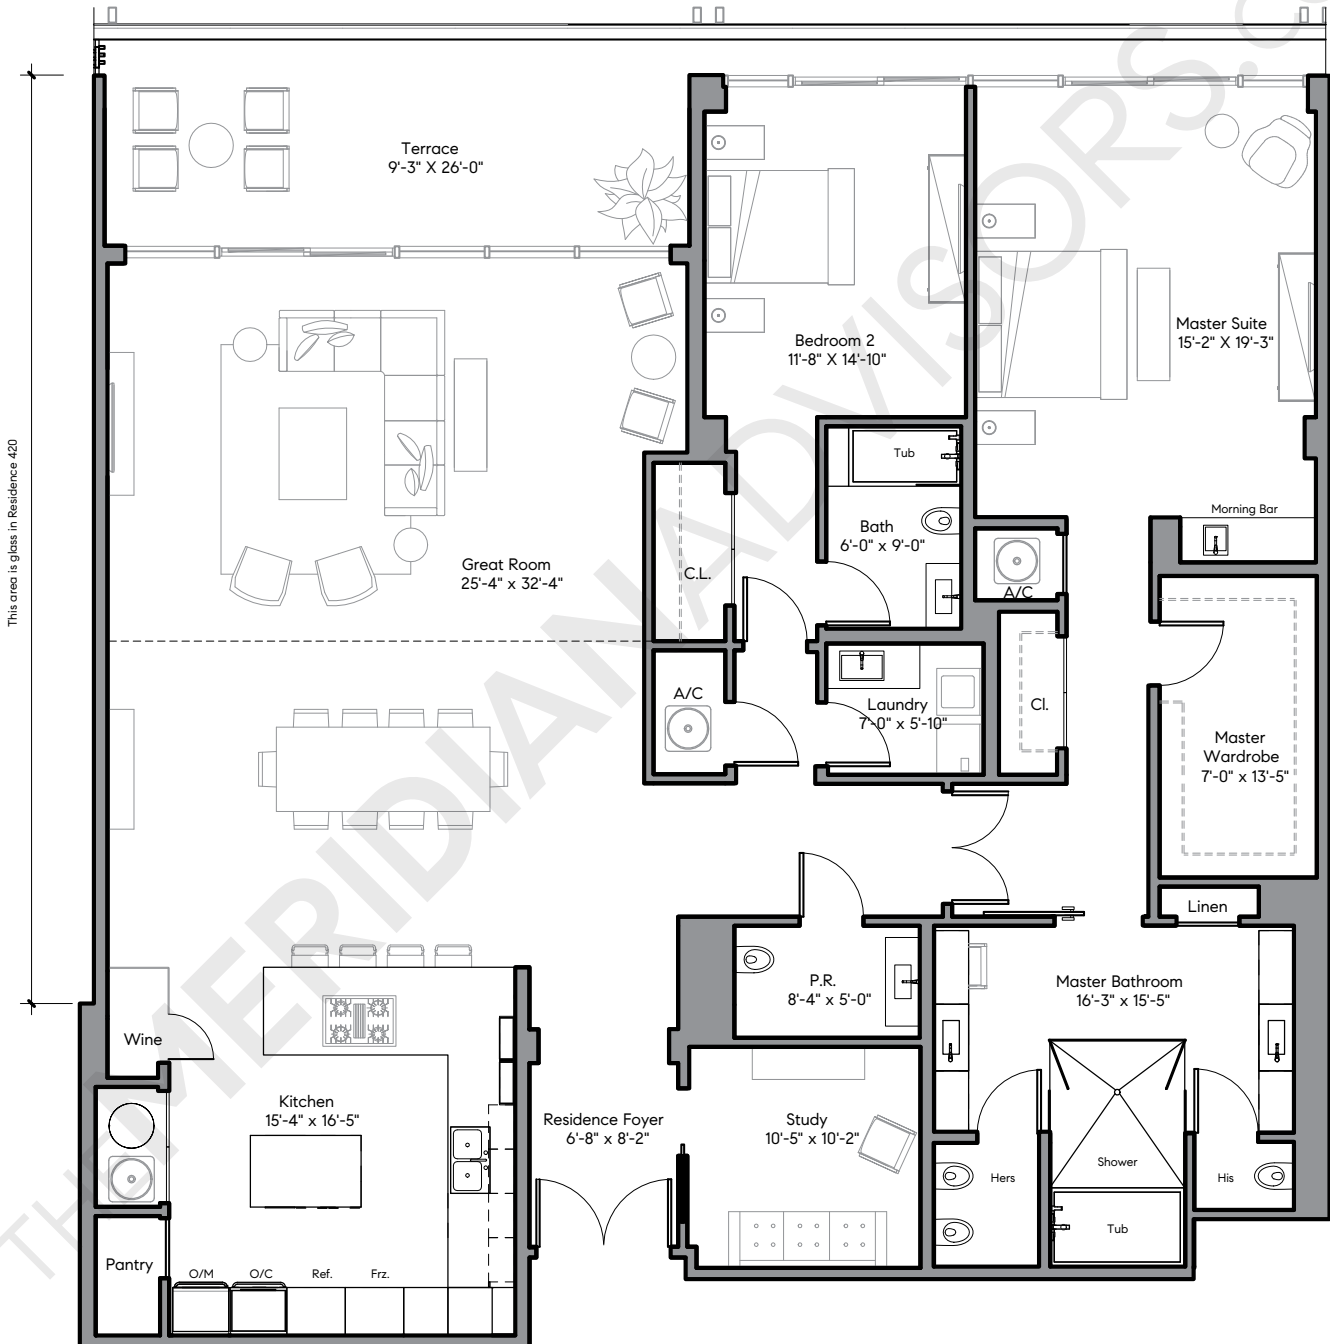

# Ritz Carlton Residences Miami Beach

4701 N Meridian Avenue  
Mid-Beach, Miami Beach

TheMeridianAdvisors.com  
305.537.6795

Closing Homes, Opening Doors

## Floor Plan C5 Residences 418, 420

2 Bedrooms  
2.5 Bathrooms  
1 Study

Residence 418			Residences 420		
Area	Sq. Ft.	Sq. M.	Area	Sq. Ft.	Sq. M.
Int.	2,751	256	Int.	2,844	264
Ext.	292	27	Ext.	292	27
<b>Total</b>	<b>3,043</b>	<b>283</b>	<b>Total</b>	<b>3,136</b>	<b>291</b>

All dimensions are approximate and all floor plans and development plans are subject to change without notice.