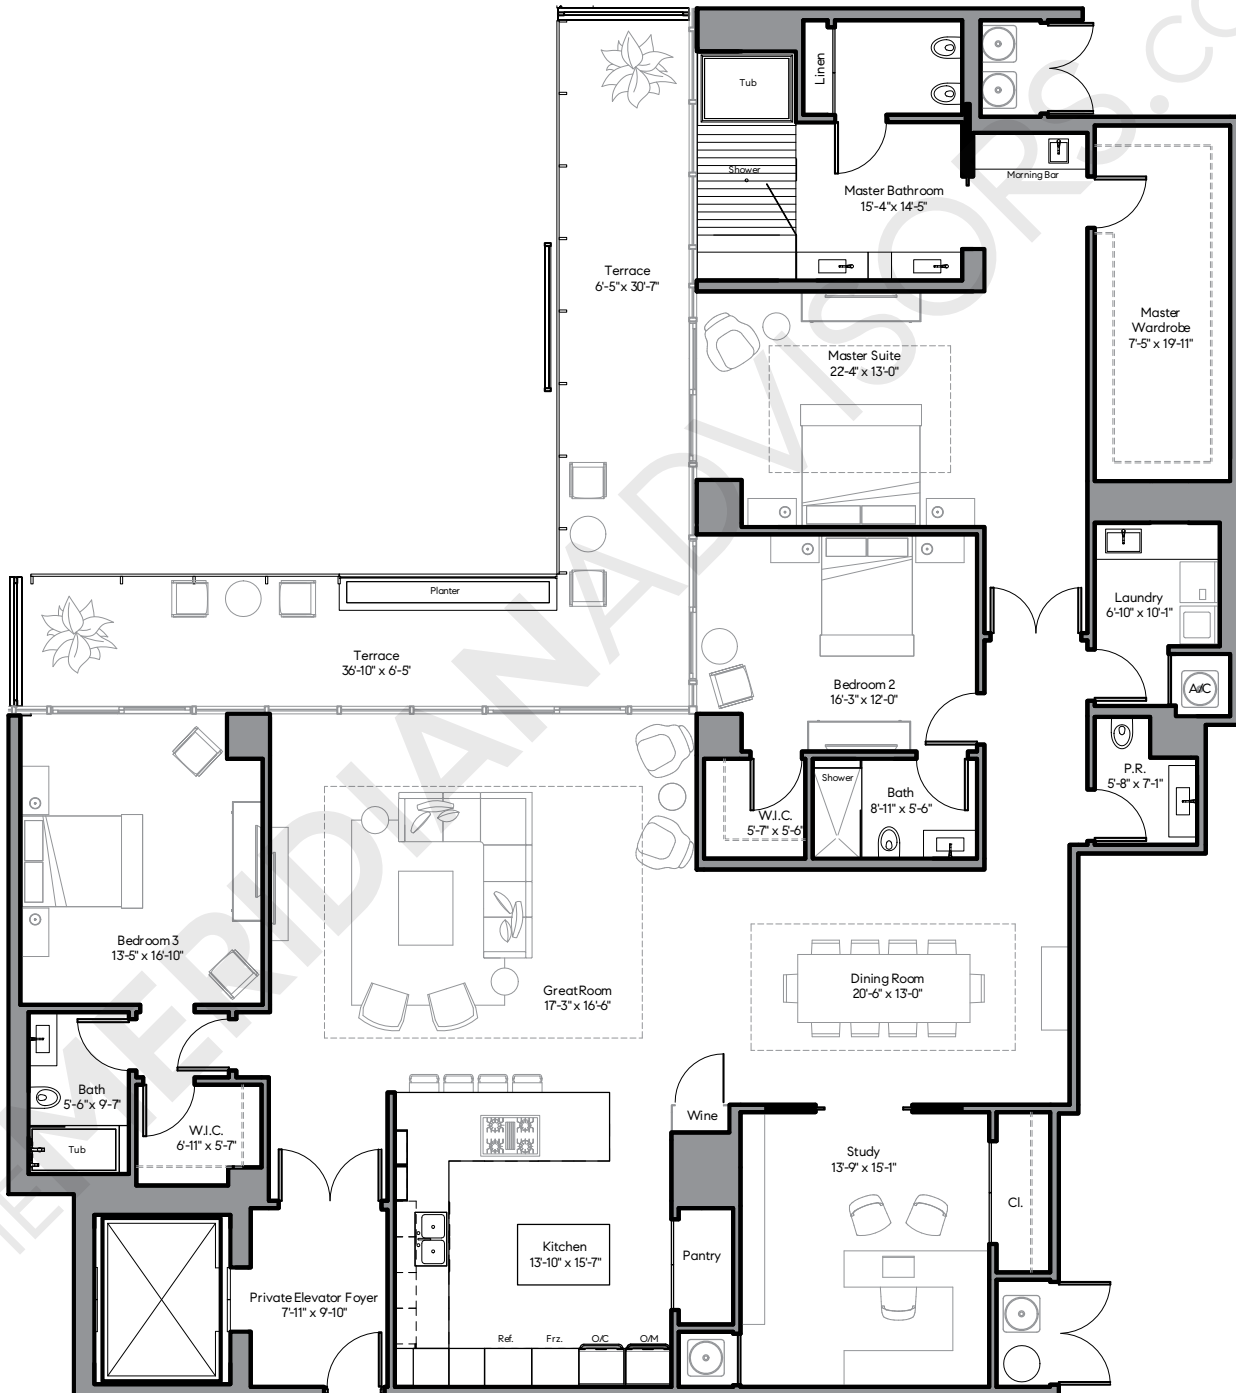

Ritz Carlton Residences Miami Beach

4701 N Meridian Avenue
Mid-Beach, Miami Beach

TheMeridianAdvisors.com
305.537.6795

Closing Homes, Opening Doors

Floor Plan E1

Residences 510, 610, LPH10

	Area	Sq. Ft.	Sq. M.
3 Bedrooms			
3.5 Bathrooms	Int.	3,232	300
	Ext.	372	35
1 Study			
	Total	3,604	334

All dimensions are approximate and all floor plans and development plans are subject to change without notice.